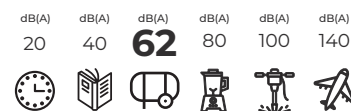

/// Noise levels

Decibel - dB(A)

XILENCE 20 XS2HP

- Contoured**
Comfortable grip with ergonomic handle design.
- Intuitive design**
Large display ensures easy, comfortable operation.
- Revolutionary**
Safety and silence—thanks to the enclosed pump.
- Clean work area**
Cable management made easy with dual hooks.
- Maneuverable**
Wheeled design for effortless transport.

Noise levels

Decibel - dB(A)

XILENCE 20 XS2HP,
XILENCE 24 XS1HP,
XILENCE 24 - 50 XS2HP

XILENCE 24 XS1HP and XILENCE 24 - 50 XS2HP

- Portable design**
Extra handle for added convenience.
- Cushioned**
Ergonomic rubber grip for comfort.
- No-fuss operation**
Everything you need in a space-saving design.
- Sturdy**
Stable base with two feet.
- Maneuverable**
Heavy-duty wheels for effortless mobility.